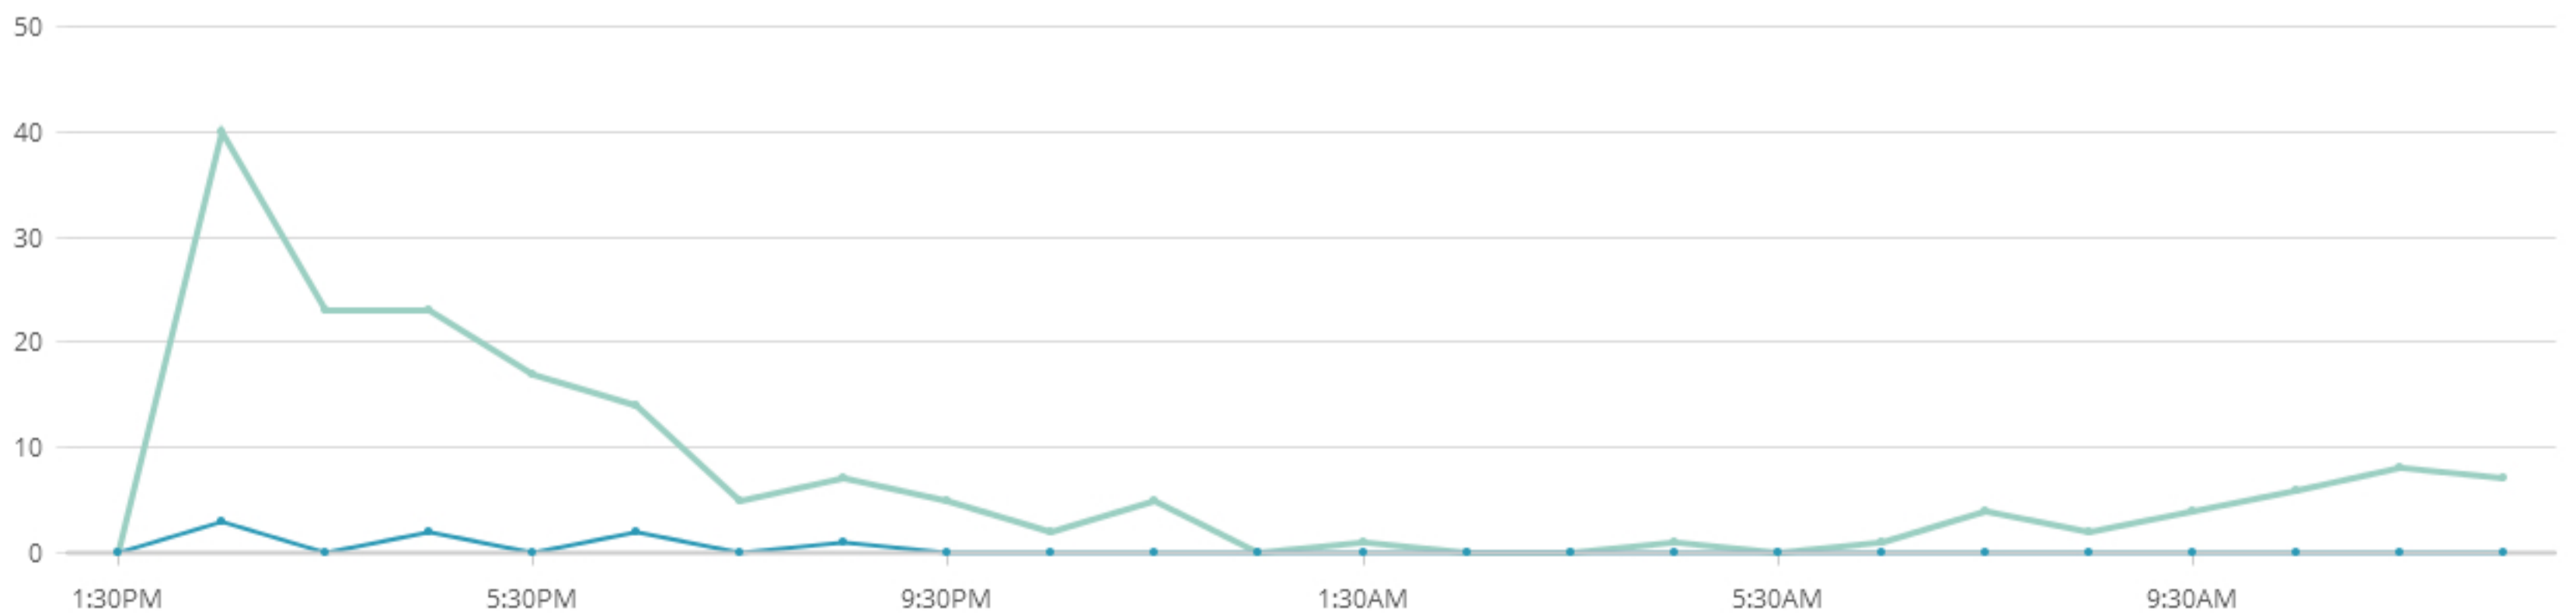

Subject: Greetings from Nala Dental Hospital!

Open rate	17.5%	Click rate	0.8%
List average	13.6%	List average	0.3%
Industry average (Medical, Dental, and Healthcare)	17.9%	Industry average (Medical, Dental, and Healthcare)	1.7%

323 Opened	14 Clicked	148 Bounced	14 Unsubscribed
---------------	---------------	----------------	--------------------

Successful deliveries	1,849 92.6%	Clicks per unique opens	4.3%
Total opens	459	Total clicks	17
Last opened	1/20/16 1:16PM	Last clicked	1/19/16 7:34PM
Forwarded	0	Abuse reports	1

[i Explain these metrics](#)

24-hour performance

■ Opens ■ Clicks

Top links clicked

<http://naladentalhospital.com/>